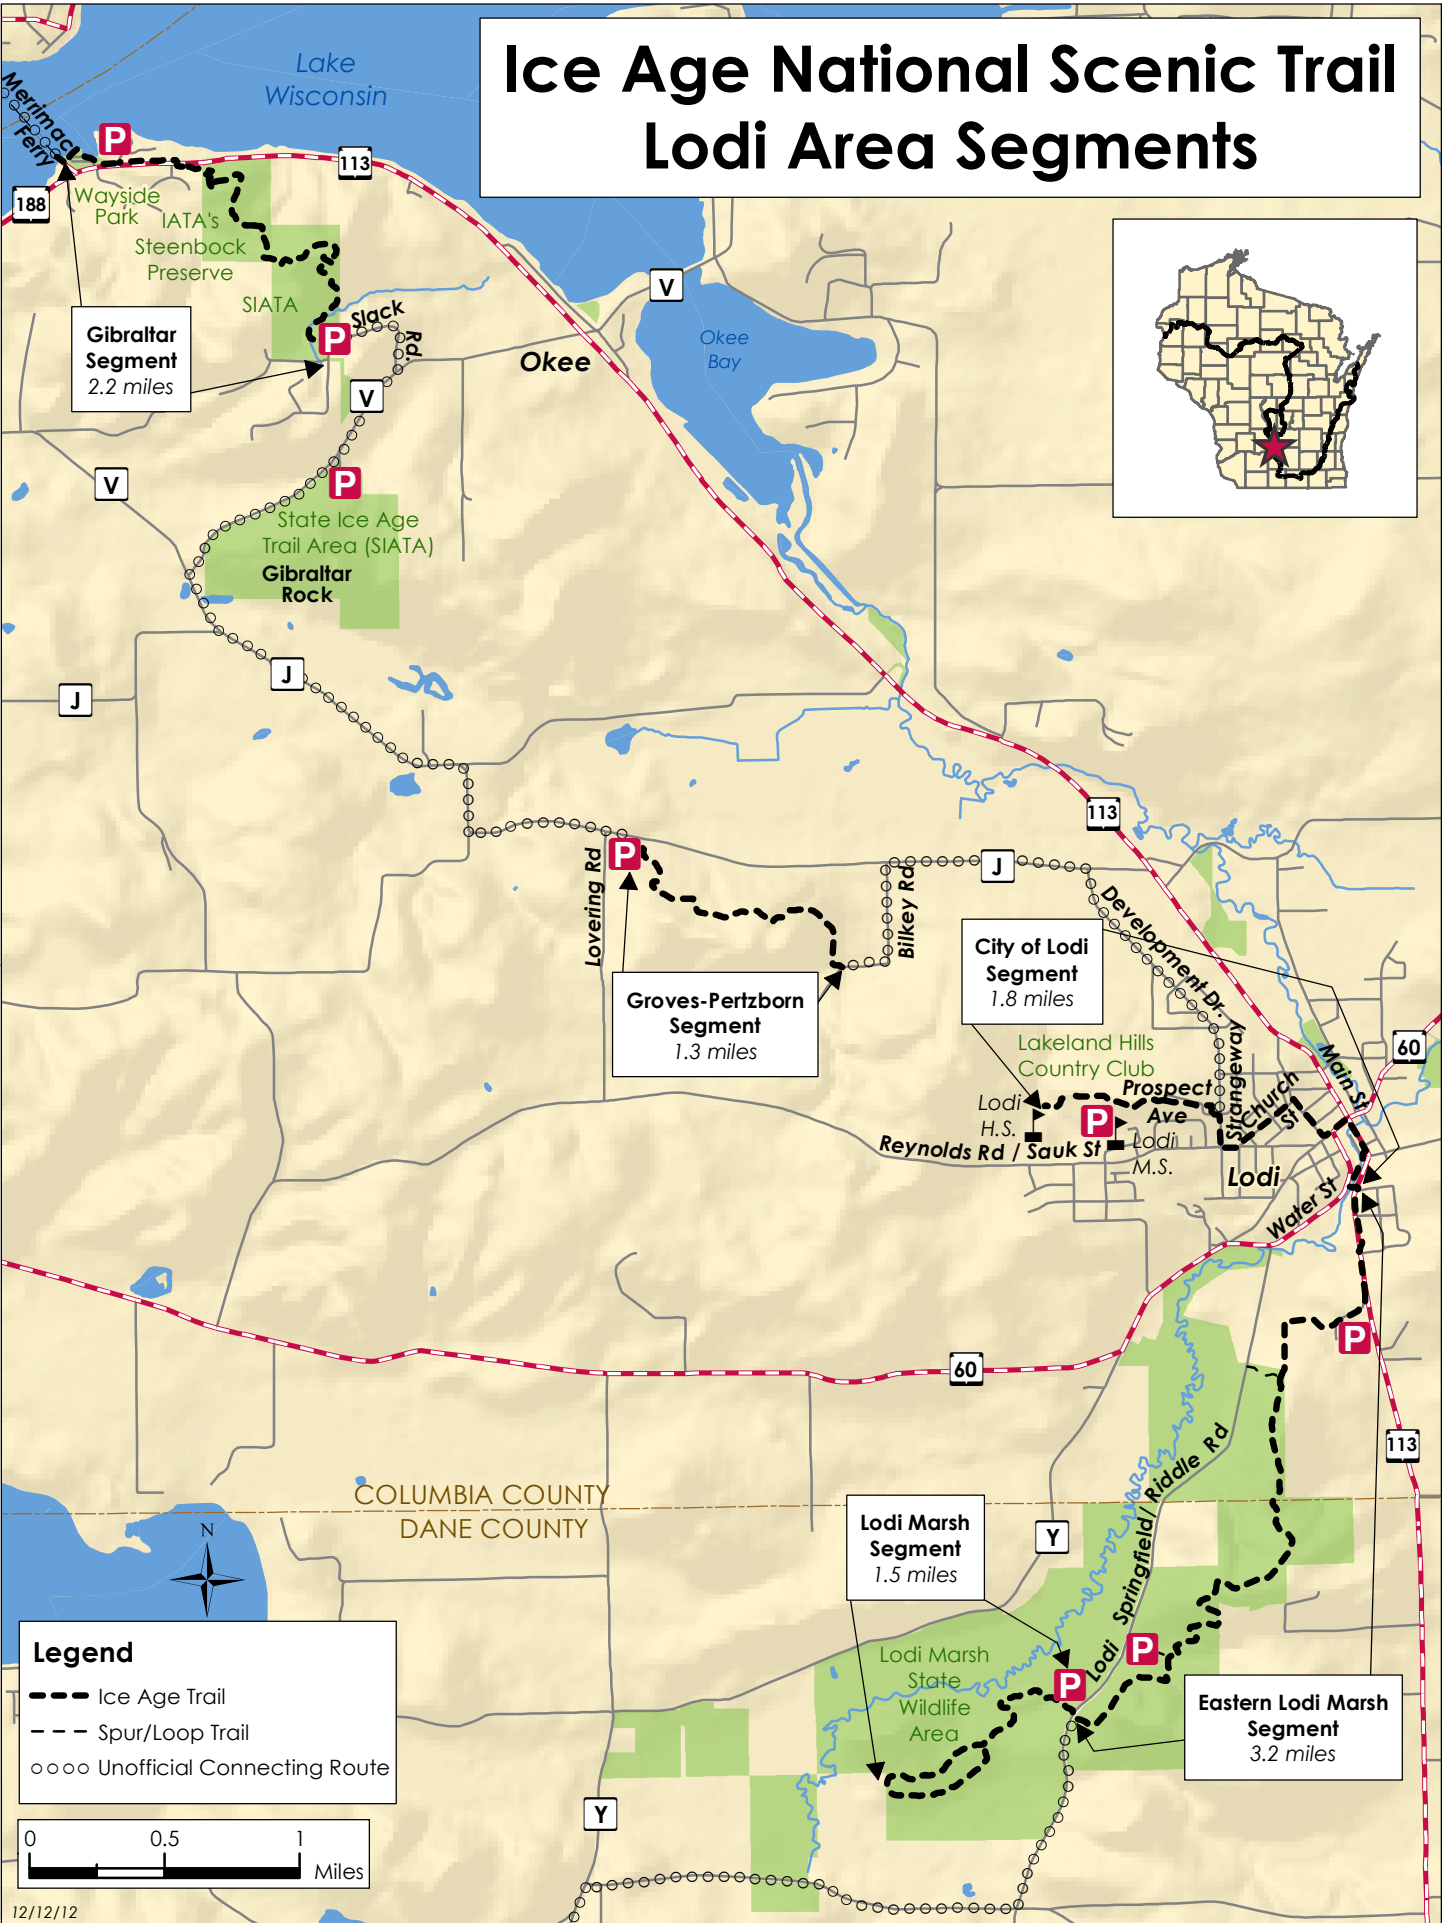

# Ice Age National Scenic Trail Lodi Area Segments

**Gibraltar Segment**  
2.2 miles

**Groves-Pertzborn Segment**  
1.3 miles

**City of Lodi Segment**  
1.8 miles

**Lodi Marsh Segment**  
1.5 miles

**Eastern Lodi Marsh Segment**  
3.2 miles

**Legend**

- Ice Age Trail
- - - Spur/Loop Trail
- ooo Unofficial Connecting Route